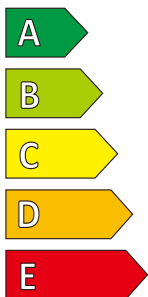

ROYAL SPORT

225/55R18

98H

ENERG ⚡

ROYAL BLACK

RK632H1

225/55R18 98 H

C1